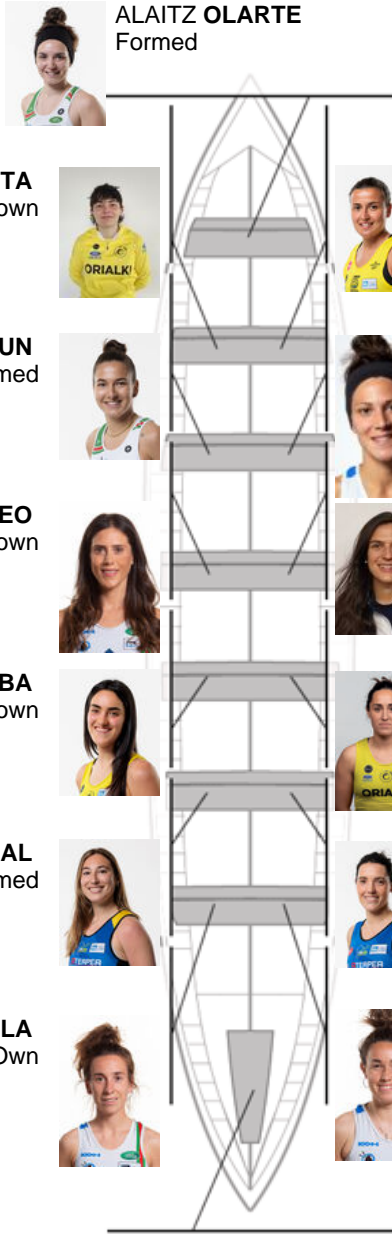

	Club	Time	Dif.	%	Points
3	NORTINDAL DONOSTIARRA	11:11,54	00:28.40	104.41%	2

Coach  
IÑAKI  
MENDIZABAL  
ITURRIA

Delegate  
JOSE RAMON  
MENDIZABAL

Firma y sello

ALAITZ OLARTE  
Formed

MAIALEN ALKORTA  
Not own

MIREIA URANGA  
Not own

ITXASO UZCUDUN  
Formed

LARRAITZ ESNAOLA  
Own

IRENE ARBEO  
Not own

BELEN GARCIA  
Not own

EIDER BARBA  
Not own

TAYDE GOMEZ DE  
SEGURA  
Not own

ANE MENDIZABAL  
Formed