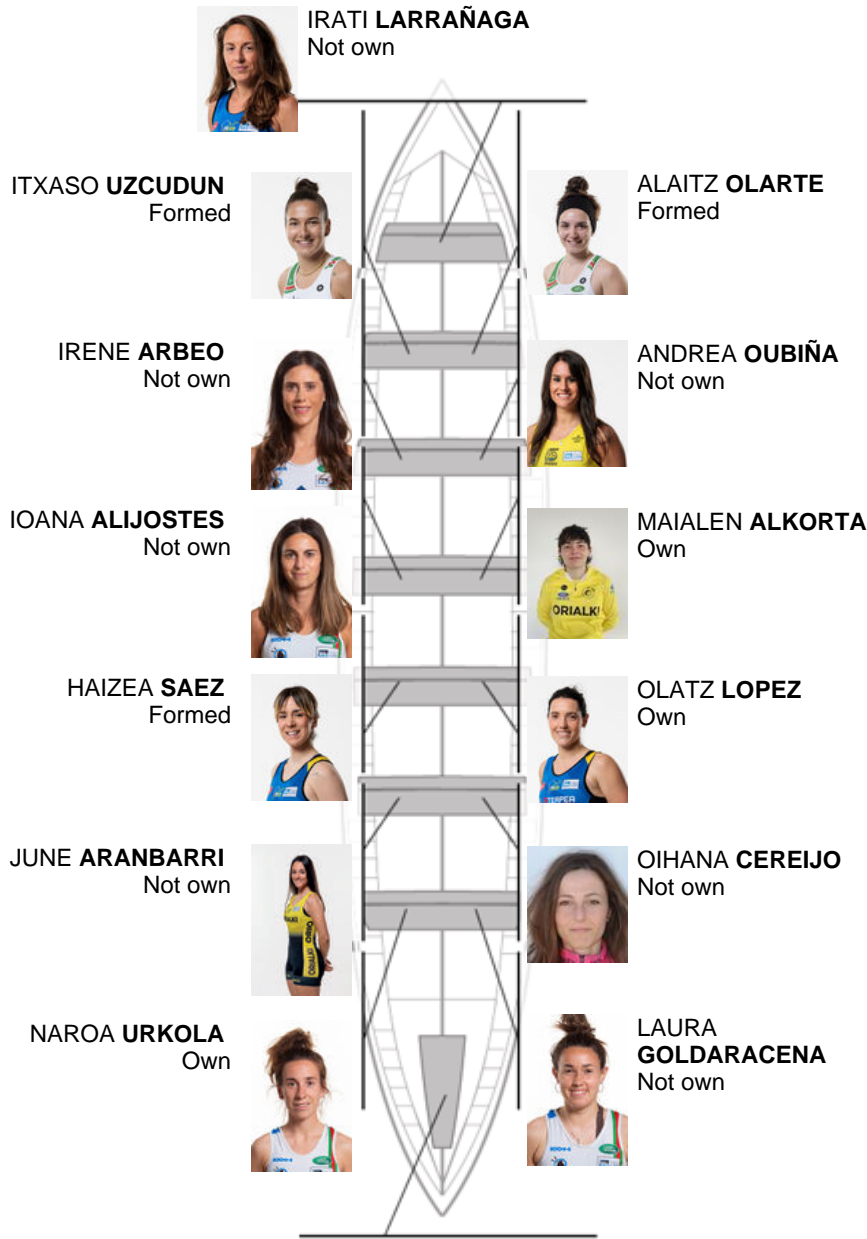

	Club	Time	Dif.	%	Points
4	NORTINDAL DONOSTIARRA	11:11,70	00:12.48	101.89%	1

Coach  
JOSE RAMON  
MENDIZABAL

Delegate  
ANA  
EIN UNZUETA

Firma y sello

### Subtitutes

Blipper  
ARRIBERA  
MENDIZABAL  
Not used

NATALIA TUBIO  
Captain  
Not own

Formed:3  
Own: 3  
Not own: 8