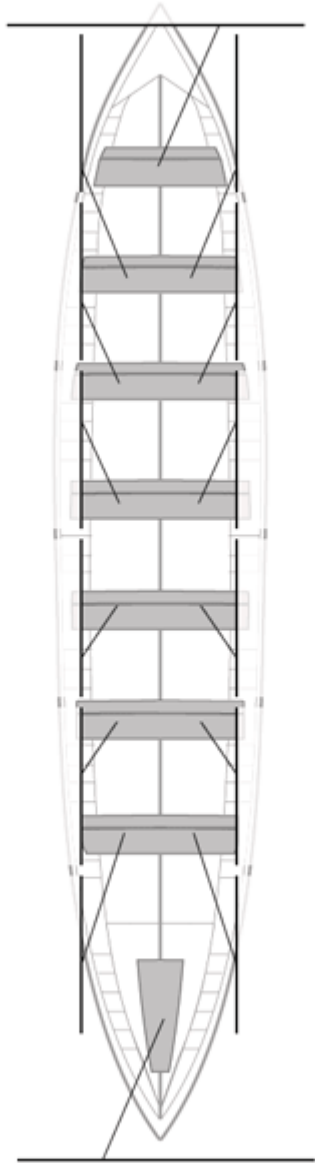

29-07-2006 / **Getxoko Estropaden XXVIII. Ikurriña - Puntuable**

	Club	Temp	Dif	%	Points
10	BERMEO-URDAIBAI	20:51,18	00:58,55	104.91%	3

Image not found or type unknown

Coach

Image not found or type unknown

Delegue

Firma y sello

Supleánts

Formé:

Prope:

Non prope: