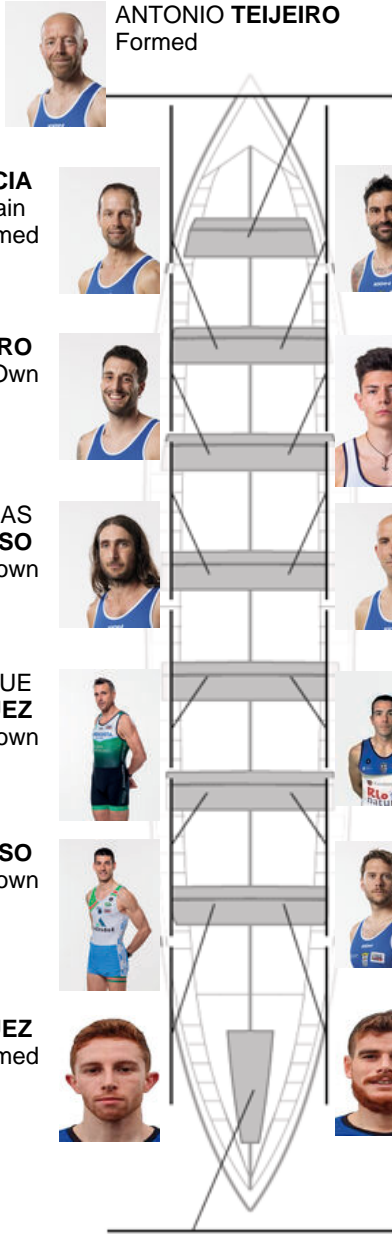

	Club	Time	Dif.	%	Points
11	CLUB DE REMO DE ARES	20:27,00	00:40.96	103.45%	2

Coach  
JOSE MANUEL  
PELAEZ BOTAS

Delegate  
JOSE MANUEL  
MONTERO VILAR

Firma y sello

**Subtitutes**

Rower  
~~ANTONIO TEIJEIRO~~  
~~ANTONIO TEIJEIRO~~  
HUGO RASCADO  
Not own

ANTONIO TEIJEIRO  
Formed

DANIEL GARCIA  
Captain  
Formed

JUAN CARLOS MARTINEZ  
Not own

ADRIAN CORDERO  
Own

DYLAN OTERO  
Not own

ELOY ARVIDAS MEIZOSO  
Not own

JESUS SAAVEDRA  
Formed

SERGIO ENRIQUE RODRIGUEZ  
Not own