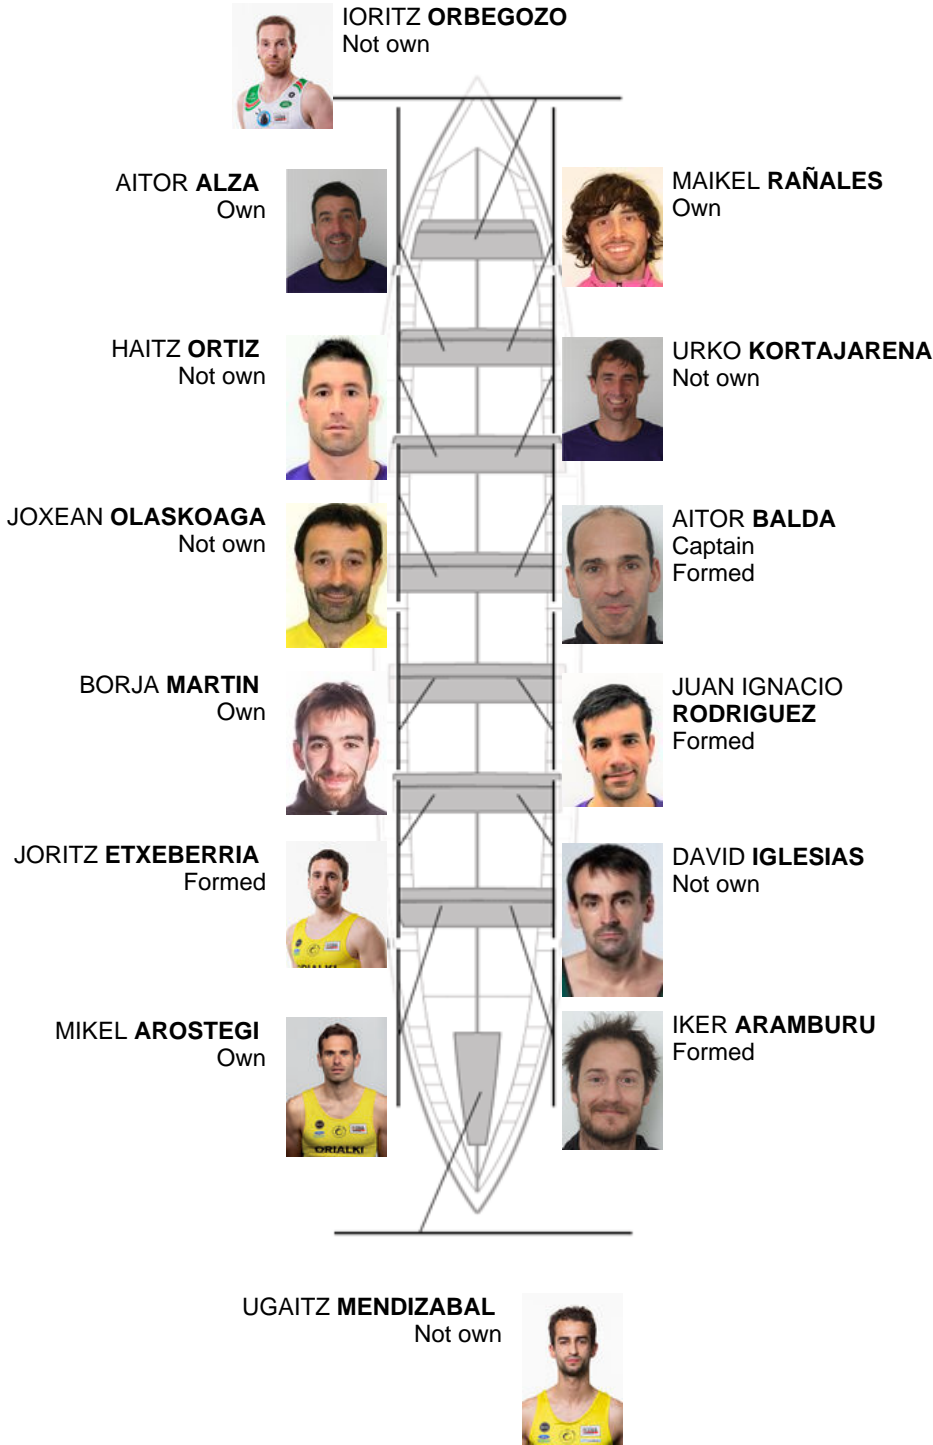

	Club	Time	Dif.	%	Points
6	SAN PEDRO - HARRI	19:55,92	00:25.16	102.14%	7

Coach
AITOR
BALDA

Delegate
JOSE MANUEL
OYARBIDE

Firma y sello

Subtitutes

Rower
~~MANUEL~~
~~EZEQUIAS~~
Ezequiel
Ezequias

Formed:4
Own: 4
Not own: 6