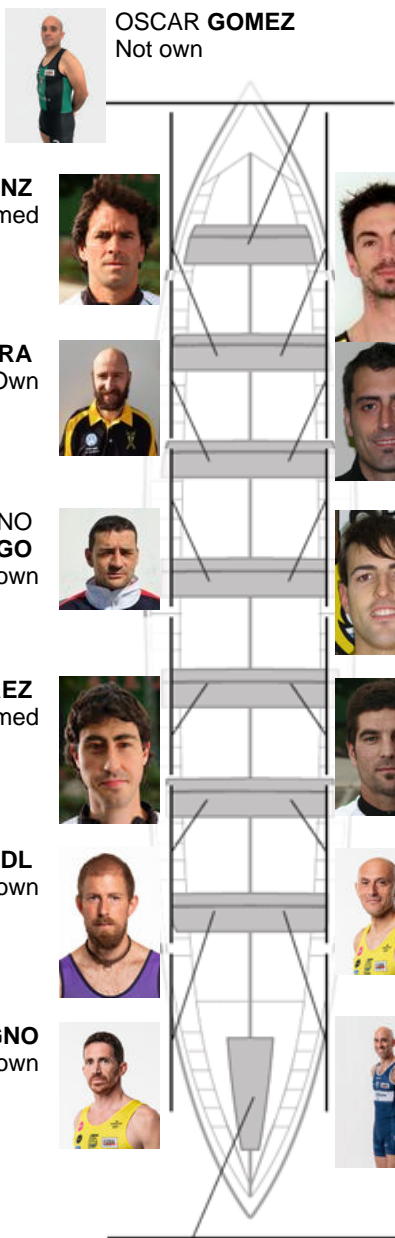

	Club	Time	Dif.	%	Points
10	KAIKU	21:25,28	01:04.40	105.27%	3

Coach
JOSE LUIS
KORTA

Delegate
AITOR
BOTELLA

Firma y sello

Subtitutes

Rower
~~ASIER ZURINAGA~~
~~ASIER ZURINAGA~~
ZURINAGA
Not own

BERNARDO OYARBIDE
Not own

EDER DURAN
Formed

YOSU LARRARTE
Formed

DAVID MUÑOZ
Own

OSCAR ANDRES MEDINA
Not own

IKER PASCUAL
Not own

Formed:5
Own: 2
Not own: 7
