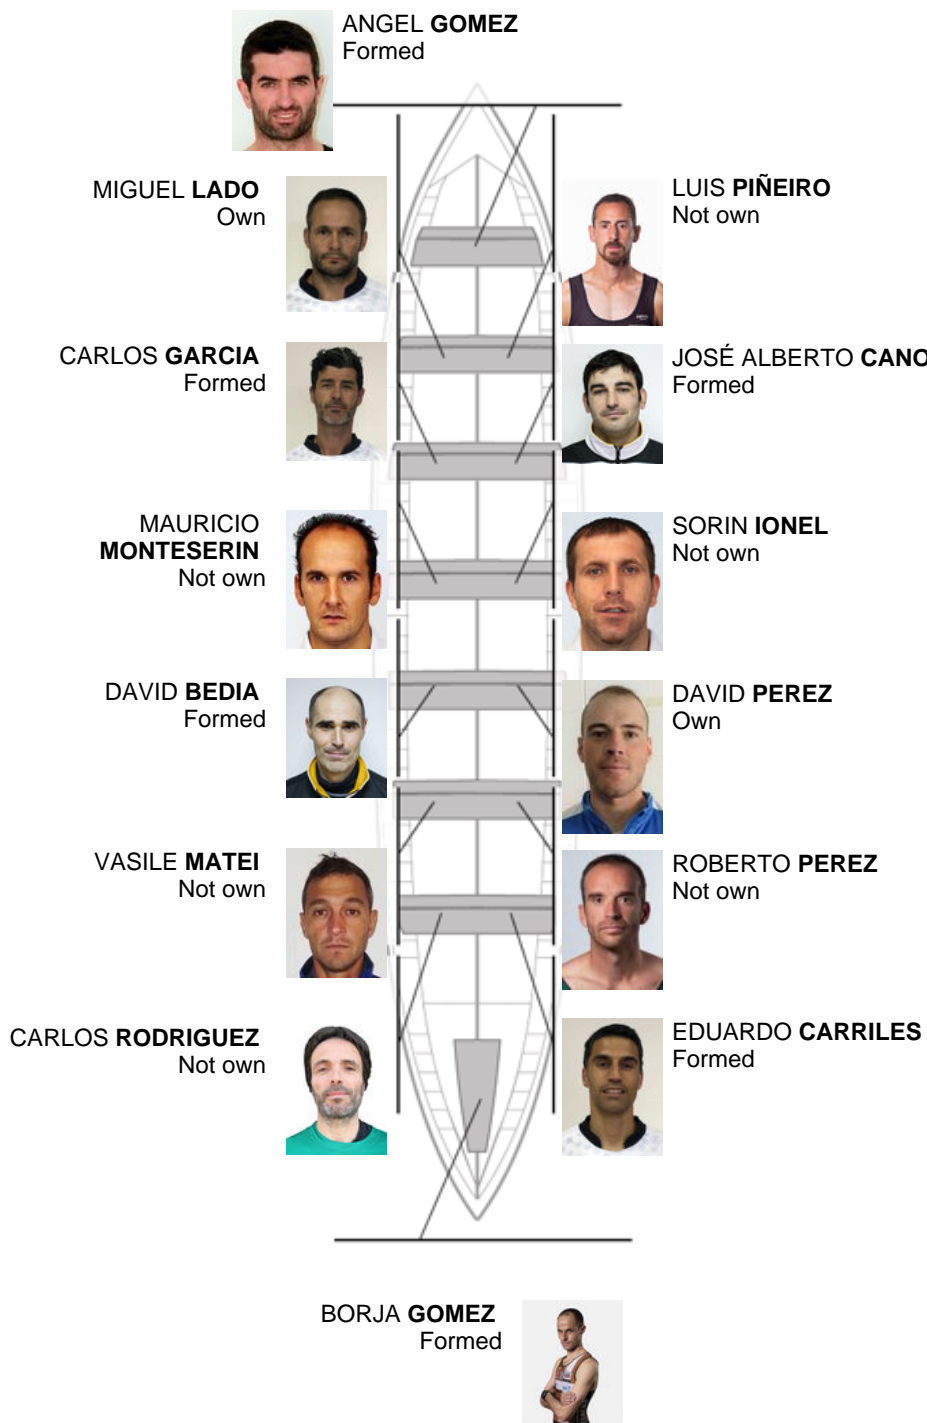

	Club	Time	Dif.	%	Points
3	SDR PEDREÑA	20:15,10	00:07.64	100.63%	10

Coach  
Angel  
**Gomez Bedia**

Delegate  
CALIXTO  
**PRESMANES**

Firma y sello

### Subtitutes

Rower  
~~BORJA GOMEZ~~  
~~EDUARDO CARRILES~~  
~~ROBERTO PEREZ~~  
~~DAVID PEREZ~~  
Not own  
Not own

**Formed:6**  
**Own: 2**  
**Not own: 6**